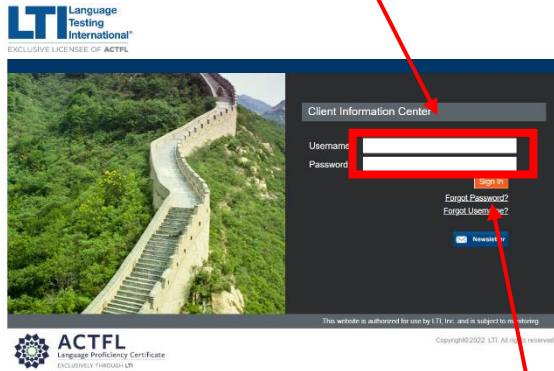

How to Login to LTI, the AAPPL Platform

1. Go to: <https://tms.languagetesting.com/Clientsite/Login.aspx>
2. Enter your username and password. If you need your username, please email Kira Jensen at kira.jensen@jordandistrict.org.